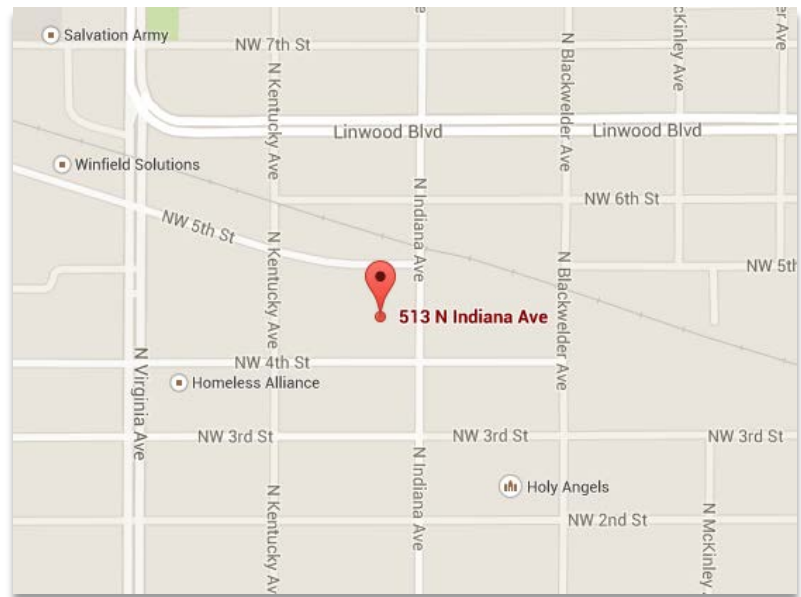

DIRECTIONS

Industrial Powder Coatings is located on the northwest corner of NW 4th St. and N. Indiana Ave in Oklahoma City.

From Moore/Norman/Dallas

North on I-35;
Take I-235 N/ US-77N toward Oklahoma Health Center/State Capitol/Edmond;
Merge onto I-40 W via Exit 126
Take the Pennsylvania North Exit (Turn Right onto Pennsylvania);
Turn Right onto Main Street;
Turn Left onto Indiana to 513 N. Indiana.

From I-40

Take the Pennsylvania Northbound Exit
Turn Right onto Main Street;
Turn Left onto Indiana to 513 N. Indiana.

From I-44

Exit Eastbound onto I-40
Take the Pennsylvania Northbound Exit
Turn Right onto Main Street;

Dock-high bays on the East side of the property facing Indiana.

Drive-up Lot on West side of the property facing Kentucky.